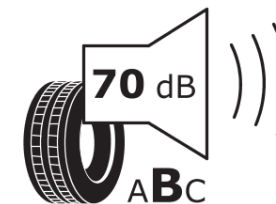

ENERG

MICHELIN

343084

245/35ZR19 (89Y)

C1