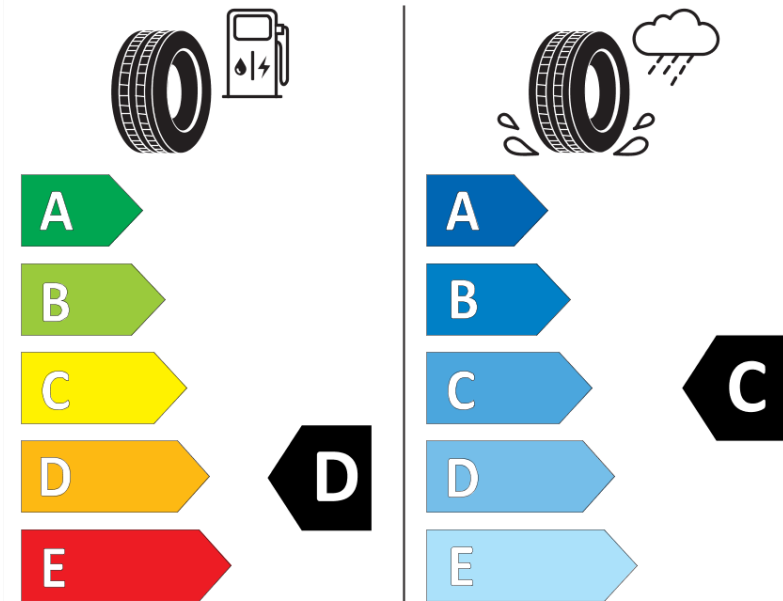

Product Information Sheet

Delegated Regulation (EU) 2020/740

Supplier name or trademark	MICHELIN
Commercial name or trade designation	PILOT SPORT 4 S
Tyre type identifier	343084
Tyre size designation	245/35ZR19
Load-capacity index	89
Speed category symbol	(Y)
Fuel efficiency class	D
Wet grip class	C
External rolling noise class	B
External rolling noise value	70
Severe snow tyre	No
Ice tyre	No
Date of start of production	21/14
Date of end of production	
Load version	SL
Additional information	245/35 ZR19 (89Y) TL PILOT SPORT 4 S ZP MI

ENERG

MICHELIN

343084

245/35ZR19 (89Y)

C1